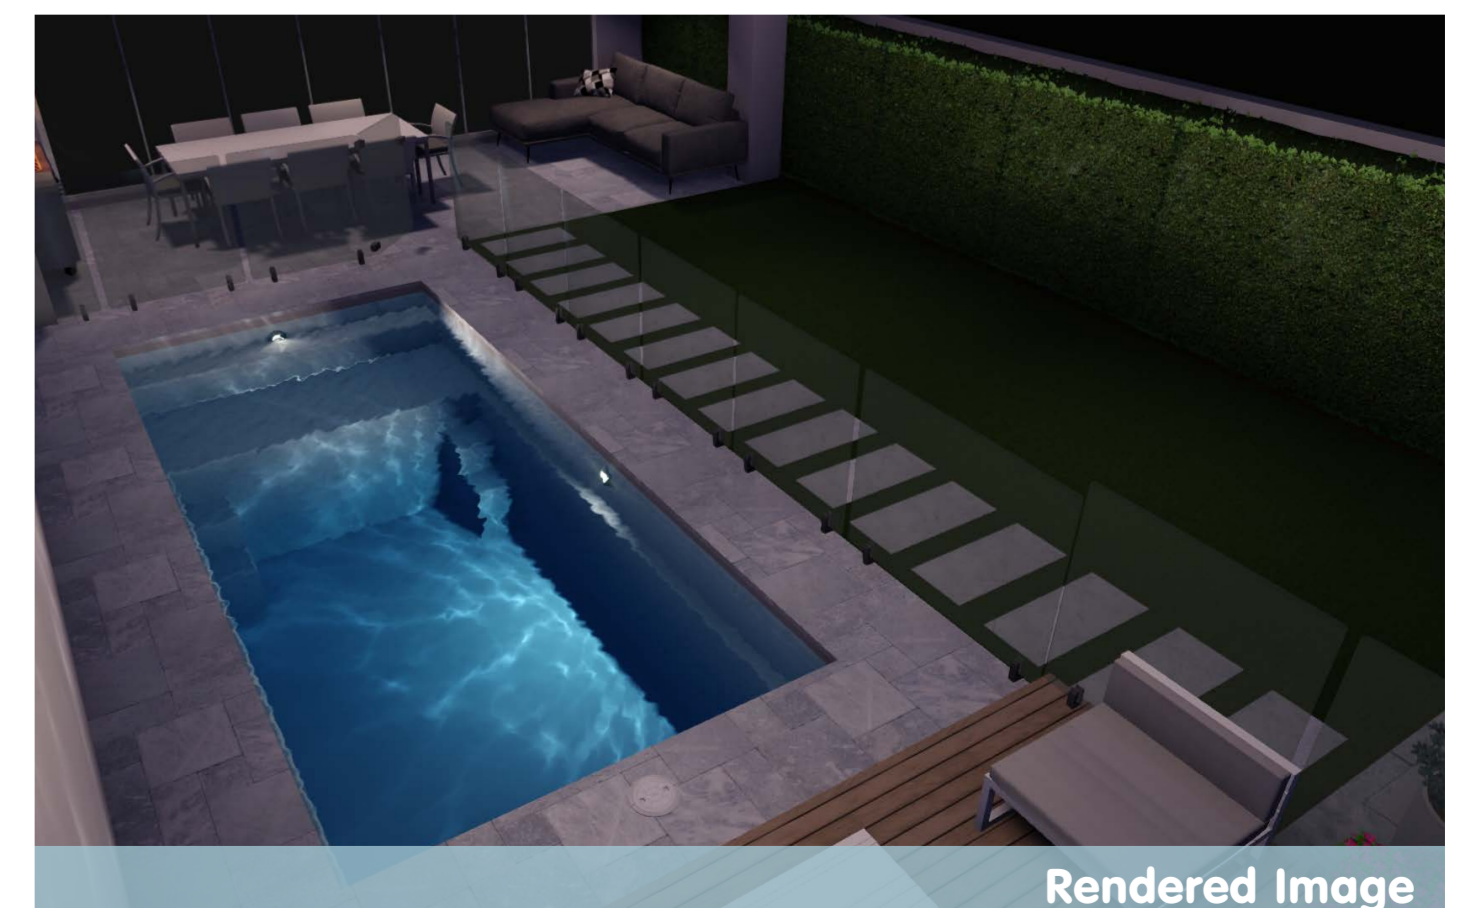

Rendered Image

Rendered Image