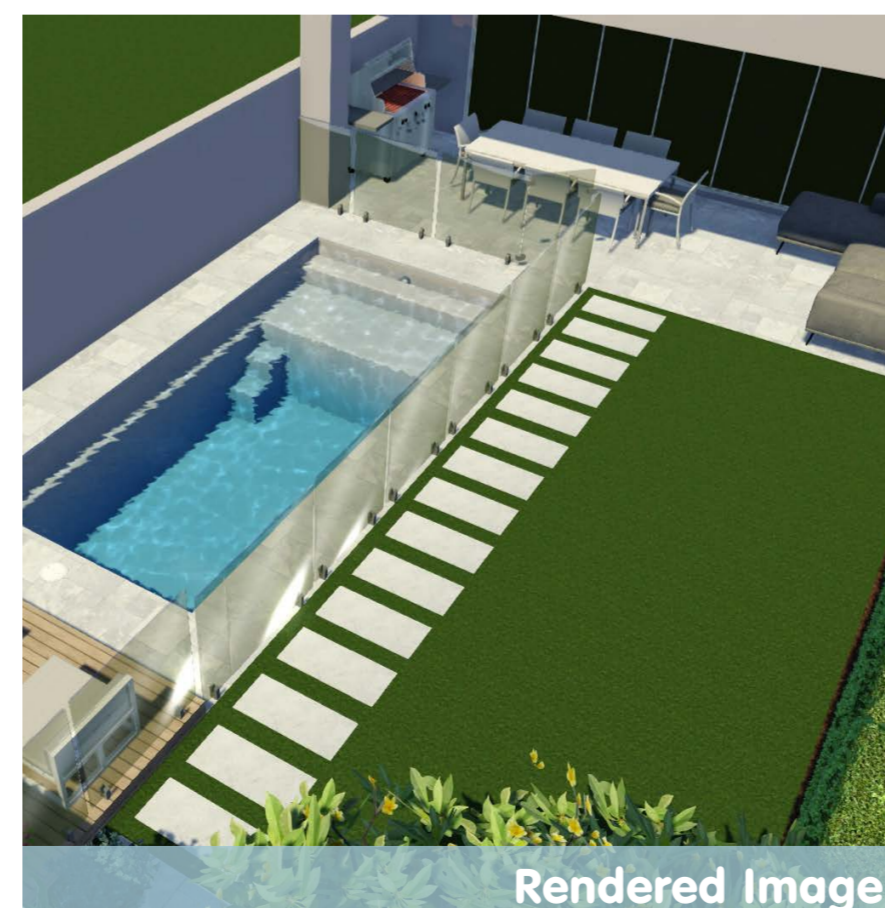

Rendered Image