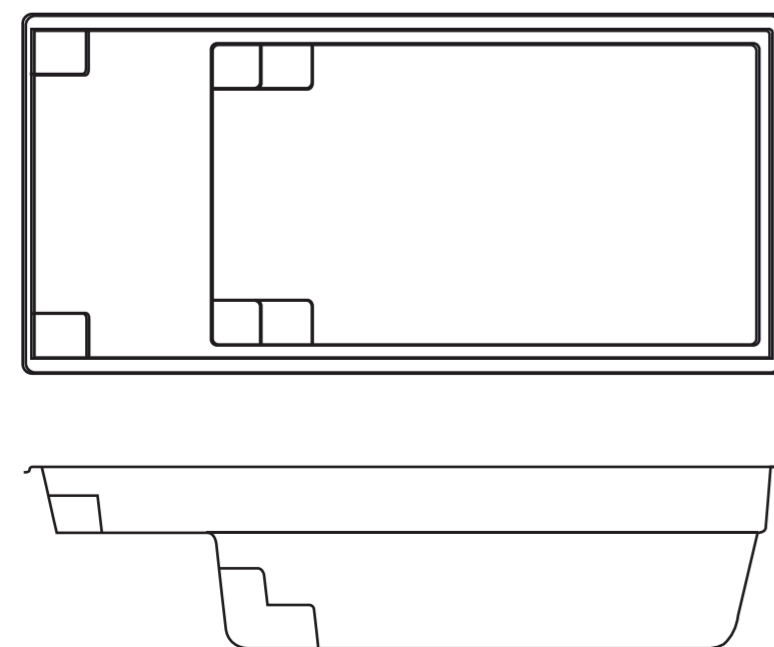

## Features

- Splash Deck 1.4m x 2.6m
- Ideal for children gaining water confidence or a place to relax
- Dual steps into swimming area from Splash Deck
- Compact pool shape, perfect for smaller backyards
- Child safety ledge around the perimeter
- Durability, strength and resilience tested fibreglass pool shell
- Available as a Mineral Water Pool or Salt Water Pool
- Free Standing option available on full Nirvana range

## Dimensions

NAME	LENGTH	WIDTH	DEPTH
Nirvana 5	5.0m	2.7m	1.45m
Nirvana 6	6.0m	2.7m	1.45m
Nirvana 7	7.0m	2.7m	1.45m

Dimensions are internal waterline length and width at the top of the coping. Depth is from deepest part of internal shell coping. Some measurements are rounded. Refer to product disclaimer on Page 61.