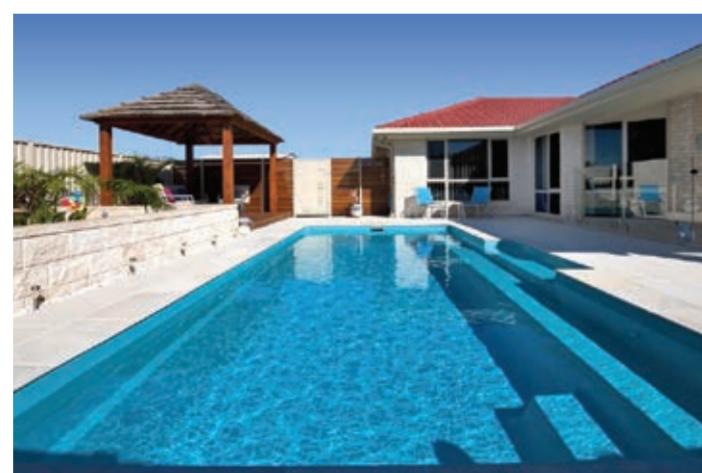

Symphony

The Symphony is the perfect fusion of elegance, style and sophistication.

This is the pinnacle of design with its contemporary clean lines and functional appeal, making it the ideal extension to your home.

NAME	LENGTH	WIDTH	DEPTH
Symphony 8	8.3m	4.2m	1.20m - 1.73m
Symphony 9	9.3m	4.2m	1.20m - 1.80m
Symphony 10	10.3m	4.2m	1.20m - 1.86m
Symphony 11	11.3m	4.2m	1.20m - 1.95m
Symphony 12	12.0m	4.2m	1.20m - 1.99m

Features and Benefits

- Child safety ledge around the perimeter
- Gradual depth for wading and learning to swim
- Wide steps and seating ledge along the length of the pool
- Non-slip surfaces

Coral Blue