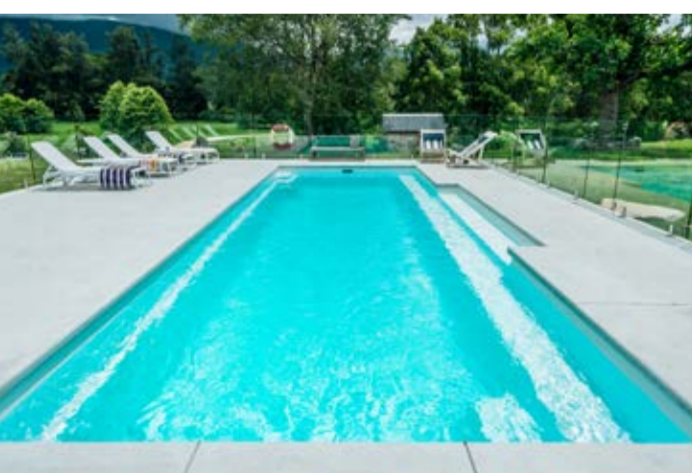

# Symphony

The Symphony is the perfect fusion of elegance, style and sophistication.

This is the pinnacle of design with its contemporary clean lines and functional appeal, making it the ideal extension to your home.

NAME	LENGTH	WIDTH	DEPTH
Symphony 8	8.3m	4.2m	1.20m - 1.73m
Symphony 9	9.3m	4.2m	1.20m - 1.80m
Symphony 10	10.3m	4.2m	1.20m - 1.86m
Symphony 11	11.3m	4.2m	1.20m - 1.95m
Symphony 12	12.0m	4.2m	1.20m - 1.99m

## Features and Benefits

- Child safety ledge around the perimeter
- Gradual depth for wading and learning to swim
- Wide steps and seating ledge along the length of the pool
- Non-slip surfaces

Blue Azurite