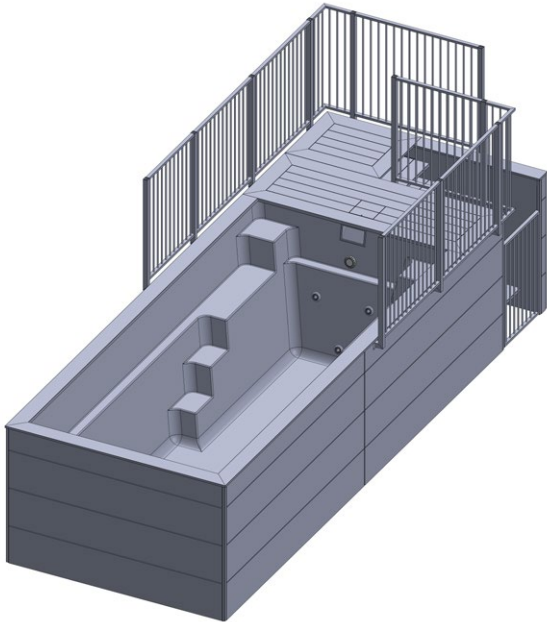

SPECS

Similar to a plunge pool in size, the Narellan Go range is perfect for those seeking a pool that won't take up too much space. Talk to our team about how a Narellan Go pool can best be integrated into your property. A Narellan Go pool has the added benefit of being plug and play, so if one day you no longer need a pool it is possible to simply empty it, disconnect the power and relocate it or sell it to the next user.

Waterline Dimensions

Length: 5.0m   Width: 2.3m   Depth: 1.45m

External Dimensions

Length: 6.1m   Width: 2.5m   Height: 1.6m

Stairs Dimensions

Length: 0.98m   Width: 2.5m   Height: 1.6m

PRICING

When it comes to cost, the Narellan Go range offers flexibility and choice, allowing you to customise your pool package based on preferences and budget. Whether you choose to include cladding or decide it's not needed for your circumstances, or would like to add a deck, stairs or a fence, the decision is entirely yours!