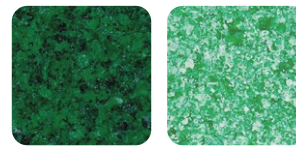

POOL COLOURS

With 15 colours to choose from, your Narellan Go Pool can be easily customised to suit your needs and personal style.

Blues

Blue Azurite Positano Blue Blue Agate Mediterranean Pearl Aquamarine

Monochromatic

Black Onyx Grey Quartz Platinum Pearl Whitehaven Pearl

Sands/Stones

River Rock Summer Stone Summer Pearl Bondi Sand

Greens

Green Malachite Green Jadeite

DECK AND CLADDING COLOURS

Deck Colours

We offer four different decking options, all handpicked to suit our range of pool colours, for a cohesive overall pool design.

Brunswick Marine Teak Beach Shale Grey

Cladding Colours

Whether you're after a warm, woody texture or a contemporary, industrial feel, our exterior cladding has been chosen to cater to a variety of styles and tastes.