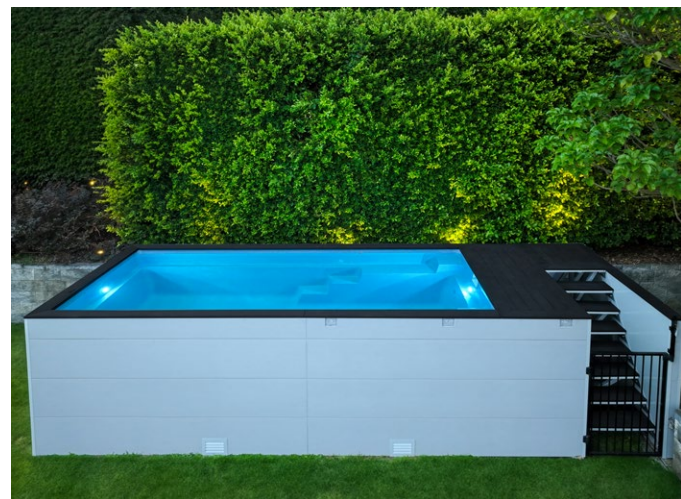

ABOUT

NARELLAN GO

With over 50 years experience manufacturing advanced fibreglass pools, we knew there had to be a better way to build an above-ground pool. From this ambition, our Narellan Go range was born.

With a Narellan Go pool you get to experience the epitome of convenience in pool installation. Simply drop your pool into its desired spot, fill it with water, connect it to power and you're ready to Go!

With a contemporary architectural above-ground design and a variety of customisable options, including pool colours, deck colours and cladding colours, Narellan Go above ground pools effortlessly blend style with functionality, for a unique backyard experience.

With options for fencing, heating and stairs available, you have peace of mind in knowing your ready made pool offers comprehensive safety features and convenient accessibility.

Hand-crafted with a full composite construction, Narellan Go pools are made to last and unlike other above-ground pools, Narellan Go pools will never rust, making it the superior pool alternative.

Our 15-year structural warranty is also unparalleled in the ready made pool industry, meaning you can be confident in your investment for years to come!

UNIQUE FEATURES & QUALITIES

Superior Quality

Hand made by our team, our Narellan Go range is made from the best quality composite materials, ensuring the upmost strength and longevity.

Enhanced Affordability

Narellan Go pools are lightweight compared to a concrete or steel structure pool, meaning you'll save on crange costs, engineering costs and the costs associated with building a foundation that supports a heavier pool.

Architectural Look & Feel

With 180 different combinations of pool, deck and cladding colours available, you have the freedom to create a pool that perfectly suits your individual taste, whilst complementing your outdoor space.