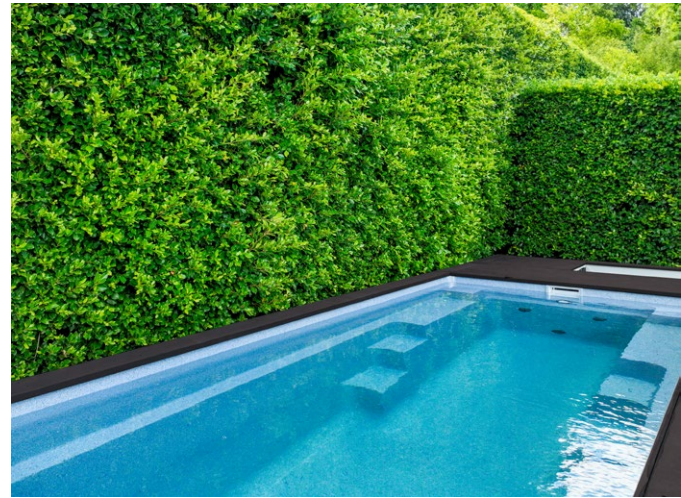

ABOUT

NARELLAN GO

With over 50 years experience manufacturing advanced fibreglass pools, we knew there had to be a better way to build an above-ground pool. From this ambition, our Narellan Go range was born.

With a Narellan Go pool you get to experience the epitome of convenience in pool installation. Simply drop your pool into its desired spot, fill it with water, connect it to power and you're ready to Go!

With a contemporary architectural above-ground design and a variety of customisable options, including pool colours, deck colours and cladding colours, Narellan Go above ground pools effortlessly blend style with functionality, for a unique backyard experience.

With options for fencing, heating and stairs available, you have peace of mind in knowing your ready made pool offers comprehensive safety features and convenient accessibility.

Hand-crafted with a full composite construction, Narellan Go pools are made to last and unlike other above-ground pools, Narellan Go pools will never rust, making it the superior pool alternative.

Our 15-year structural warranty is also unparalleled in the ready made pool industry, meaning you can be confident in your investment for years to come!

UNIQUE FEATURES & QUALITIES

Superior Quality

Hand made by our team, our Narellan Go range is made from the best quality composite materials, ensuring the upmost strength and longevity.

Enhanced Affordability

Narellan Go pools are lightweight compared to a concrete or steel structure pool, meaning you'll save on crange costs, engineering costs and the costs associated with building a foundation that supports a heavier pool.

Architectural Look & Feel

With 180 different combinations of pool, deck and cladding colours available, you have the freedom to create a pool that perfectly suits your individual taste, whilst complementing your outdoor space.