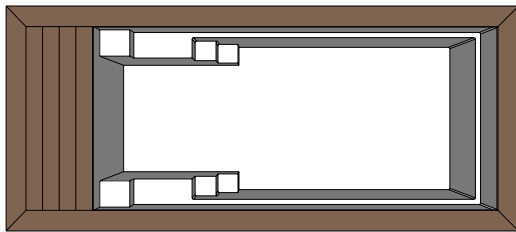

DECK AND CLADDING COLOURS

Deck Colours

We offer four different decking options, all handpicked to suit our range of pool colours, for a cohesive overall pool design.